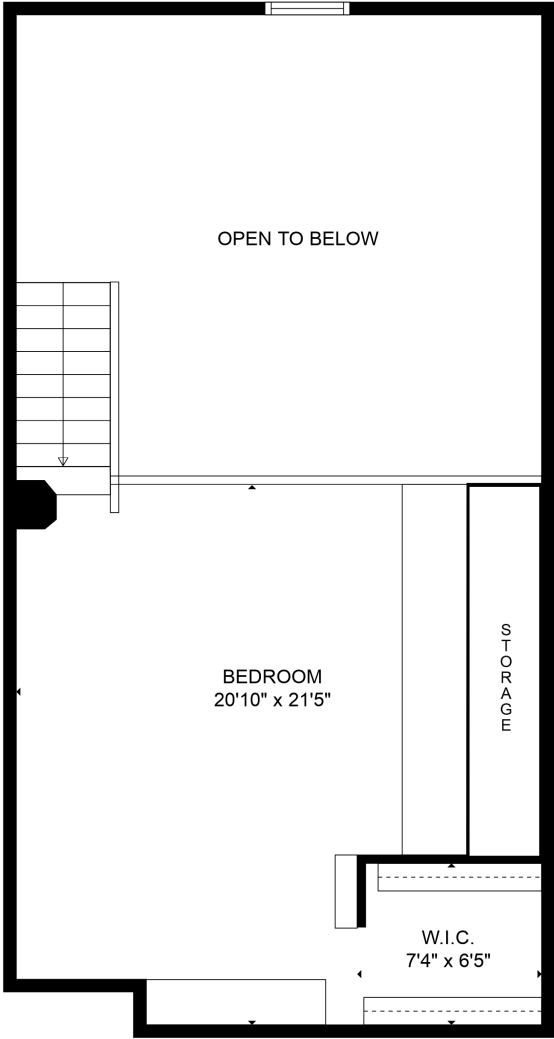

156 Porter Street Unit #330 ~ East Boston, MA 02128

Main Level

Renderings, site plans, and floor plans are the artist's conception. Details and dimensions may differ from actual plans. Information deemed reliable, but not guaranteed. This is not intended to solicit another broker's listing.

156 Porter Street Unit #330 ~ East Boston, MA 02128

Upper Level

Renderings, site plans, and floor plans are the artist's conception. Details and dimensions may differ from actual plans. Information deemed reliable, but not guaranteed. This is not intended to solicit another broker's listing.