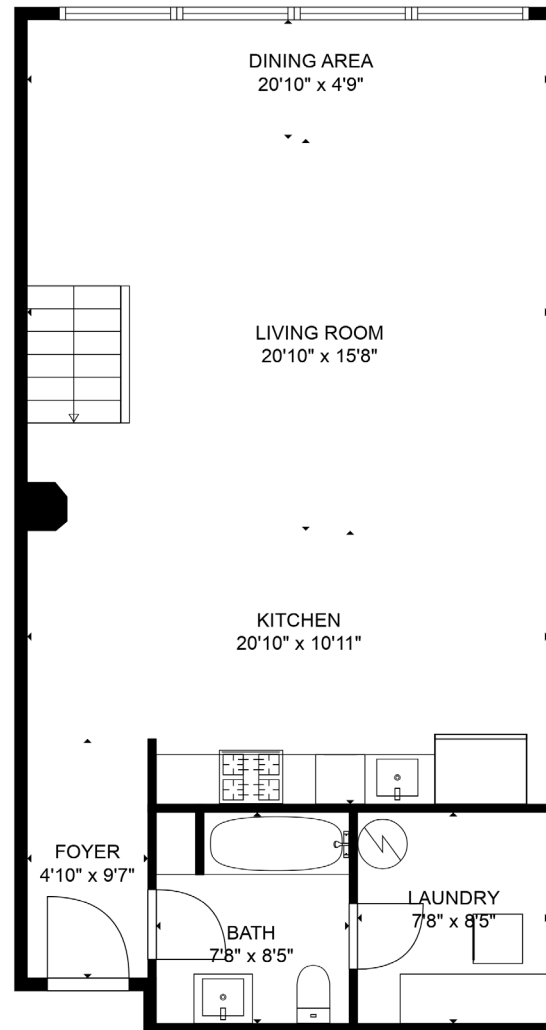

156 Porter Street Unit #330 ~ East Boston, MA 02128

Main Level

Renderings, site plans, and floor plans are the artist's conception. Details and dimensions may differ from actual plans. Information deemed reliable, but not guaranteed. This is not intended to solicit another broker's listing.

156 Porter Street Unit #330 ~ East Boston, MA 02128

Upper Level

Renderings, site plans, and floor plans are the artist's conception. Details and dimensions may differ from actual plans. Information deemed reliable, but not guaranteed. This is not intended to solicit another broker's listing.