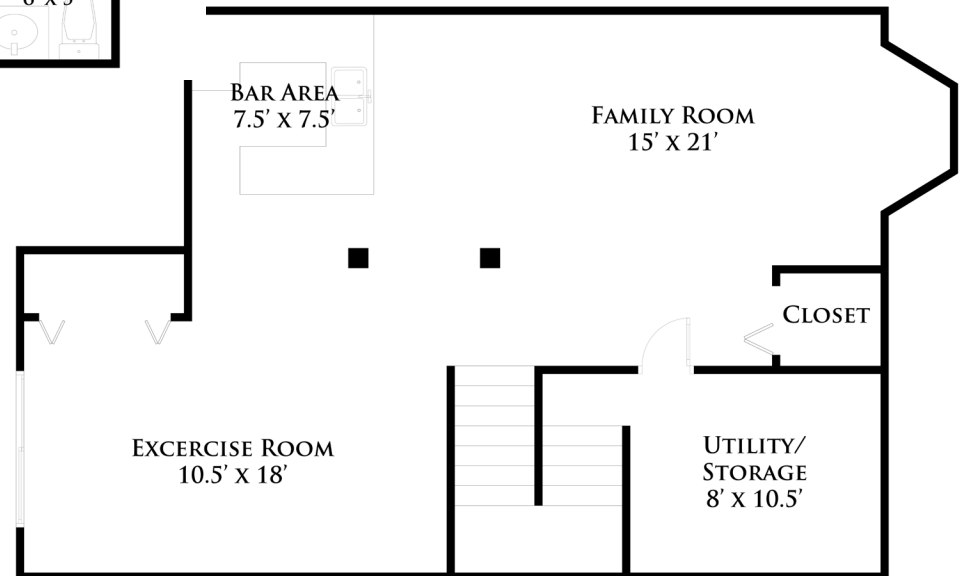

201 Sherwood Forest Lane ~ Saugus, MA 01906

Upper Level II

Upper Level I

Renderings, site plans, and floor plans are the artist's conception. Details and dimensions may differ from actual plans. Information deemed reliable, but not guaranteed. This is not intended to solicit another broker's listing.

201 Sherwood Forest Lane ~ Saugus, MA 01906

Main Level

Lower Level

Renderings, site plans, and floor plans are the artist's conception. Details and dimensions may differ from actual plans. Information deemed reliable, but not guaranteed. This is not intended to solicit another broker's listing.