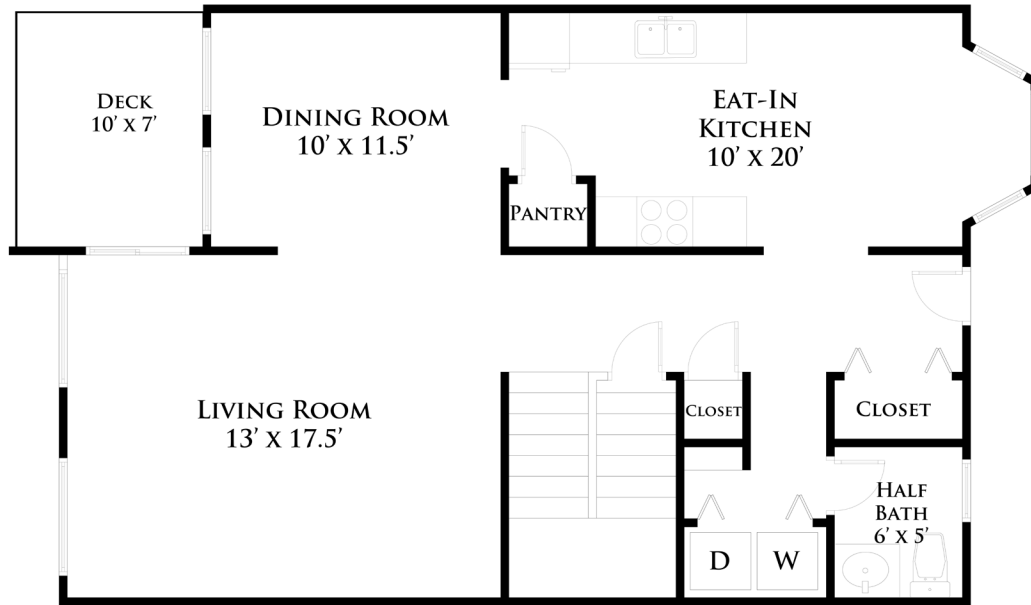

201 Sherwood Forest Lane ~ Saugus, MA 01906

Upper Level II

Upper Level I

Renderings, site plans, and floor plans are the artist's conception. Details and dimensions may differ from actual plans. Information deemed reliable, but not guaranteed. This is not intended to solicit another broker's listing.

201 Sherwood Forest Lane ~ Saugus, MA 01906

Main Level

Lower Level

Renderings, site plans, and floor plans are the artist's conception. Details and dimensions may differ from actual plans. Information deemed reliable, but not guaranteed. This is not intended to solicit another broker's listing.