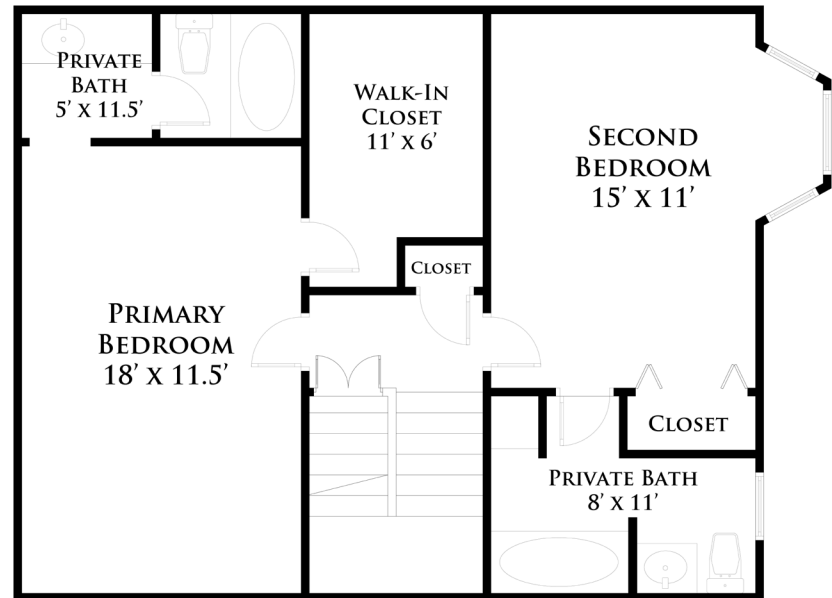

201 Sherwood Forest Lane ~ Saugus, MA 01906

Upper Level II

Upper Level I

Renderings, site plans, and floor plans are the artist's conception. Details and dimensions may differ from actual plans. Information deemed reliable, but not guaranteed. This is not intended to solicit another broker's listing.

201 Sherwood Forest Lane ~ Saugus, MA 01906

Main Level

Lower Level

Renderings, site plans, and floor plans are the artist's conception. Details and dimensions may differ from actual plans. Information deemed reliable, but not guaranteed. This is not intended to solicit another broker's listing.