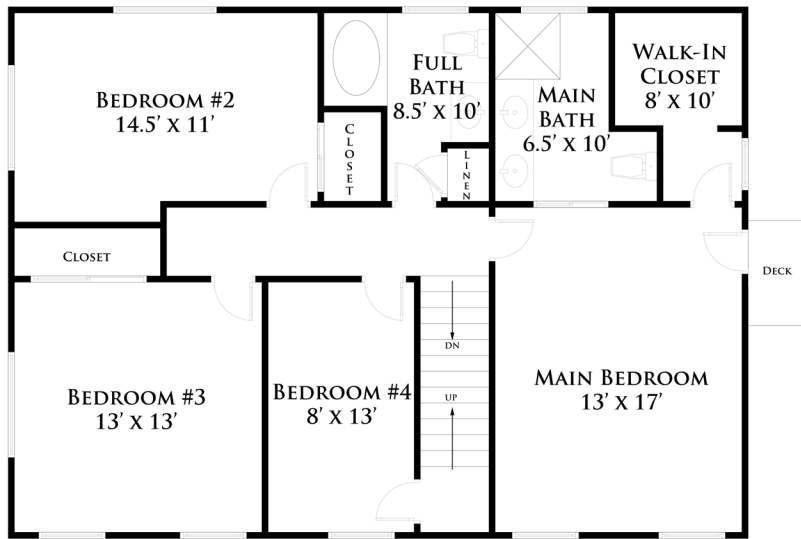

# 16R Hillside Way ~ Wilmington, MA 01887

Main Level

Renderings, site plans, and floor plans are the artist's conception. Details and dimensions may differ from actual plans. Information deemed reliable, but not guaranteed. This is not intended to solicit another broker's listing.

# 16R Hillside Way ~ Wilmington, MA 01887

Upper Level

Lower Level

Renderings, site plans, and floor plans are the artist's conception. Details and dimensions may differ from actual plans. Information deemed reliable, but not guaranteed. This is not intended to solicit another broker's listing.