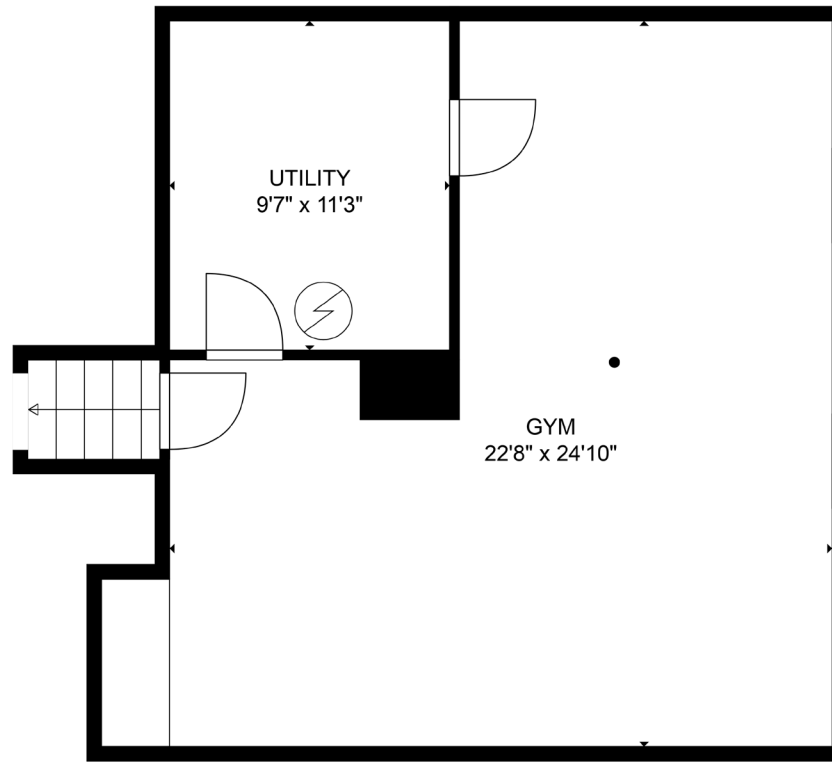

1 Fort Hill Avenue ~ Gloucester, MA 01930

Ground Level

Renderings, site plans, and floor plans are the artist's conception. Details and dimensions may differ from actual plans. Information deemed reliable, but not guaranteed. This is not intended to solicit another broker's listing.

1 Fort Hill Avenue ~ Gloucester, MA 01930

Lower Level

Renderings, site plans, and floor plans are the artist's conception. Details and dimensions may differ from actual plans. Information deemed reliable, but not guaranteed. This is not intended to solicit another broker's listing.