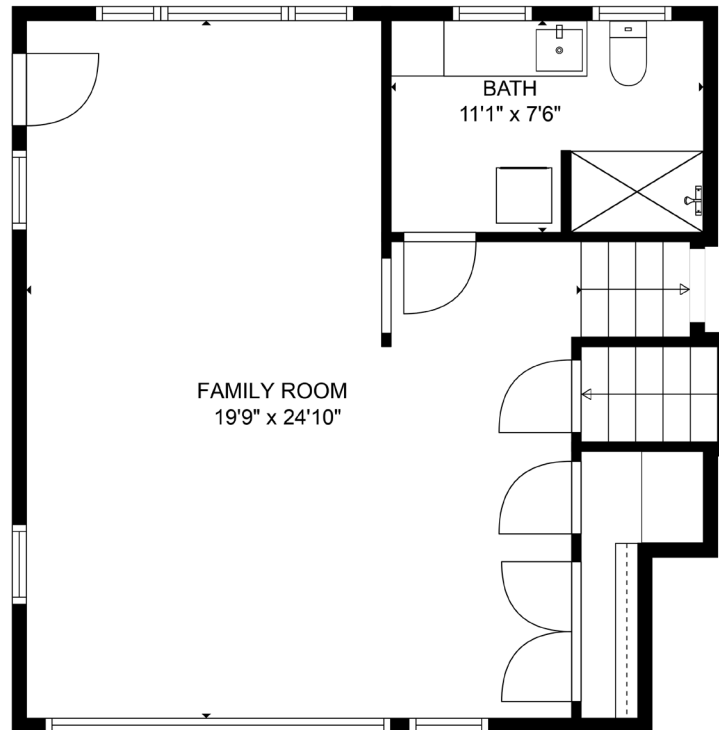

1 Fort Hill Avenue ~ Gloucester, MA 01930

Upper Level

Renderings, site plans, and floor plans are the artist's conception. Details and dimensions may differ from actual plans. Information deemed reliable, but not guaranteed. This is not intended to solicit another broker's listing.

1 Fort Hill Avenue ~ Gloucester, MA 01930

Ground Level

Renderings, site plans, and floor plans are the artist's conception. Details and dimensions may differ from actual plans. Information deemed reliable, but not guaranteed. This is not intended to solicit another broker's listing.