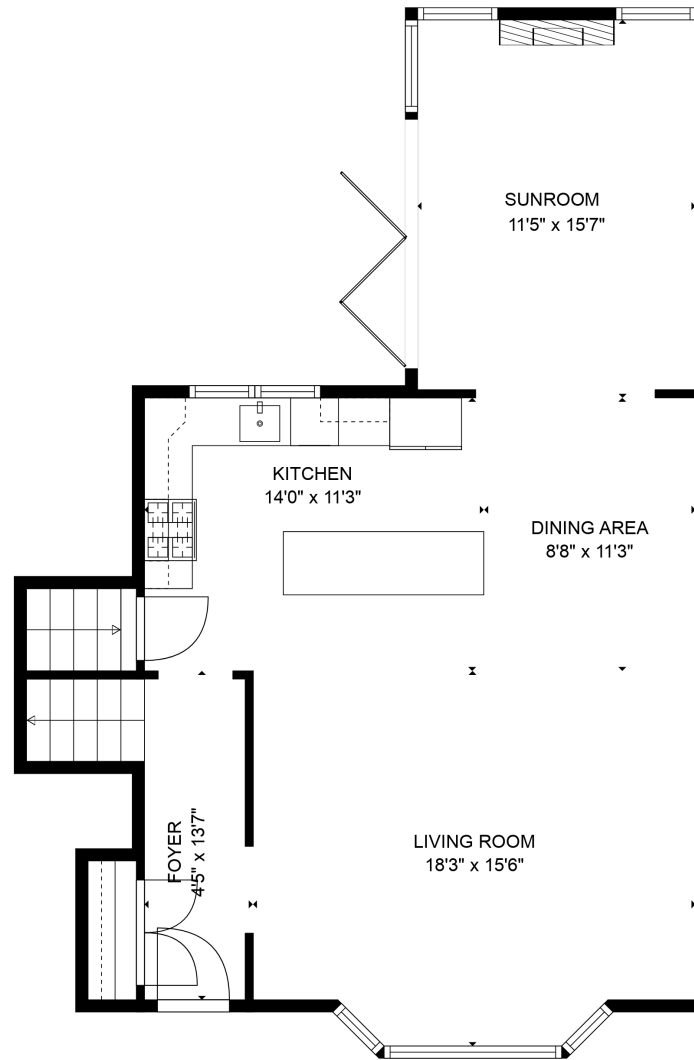

1 Fort Hill Avenue ~ Gloucester, MA 01930

Main Level

Renderings, site plans, and floor plans are the artist's conception. Details and dimensions may differ from actual plans. Information deemed reliable, but not guaranteed. This is not intended to solicit another broker's listing.

1 Fort Hill Avenue ~ Gloucester, MA 01930

Upper Level

Renderings, site plans, and floor plans are the artist's conception. Details and dimensions may differ from actual plans. Information deemed reliable, but not guaranteed. This is not intended to solicit another broker's listing.

1 Fort Hill Avenue ~ Gloucester, MA 01930

Ground Level

Renderings, site plans, and floor plans are the artist's conception. Details and dimensions may differ from actual plans. Information deemed reliable, but not guaranteed. This is not intended to solicit another broker's listing.