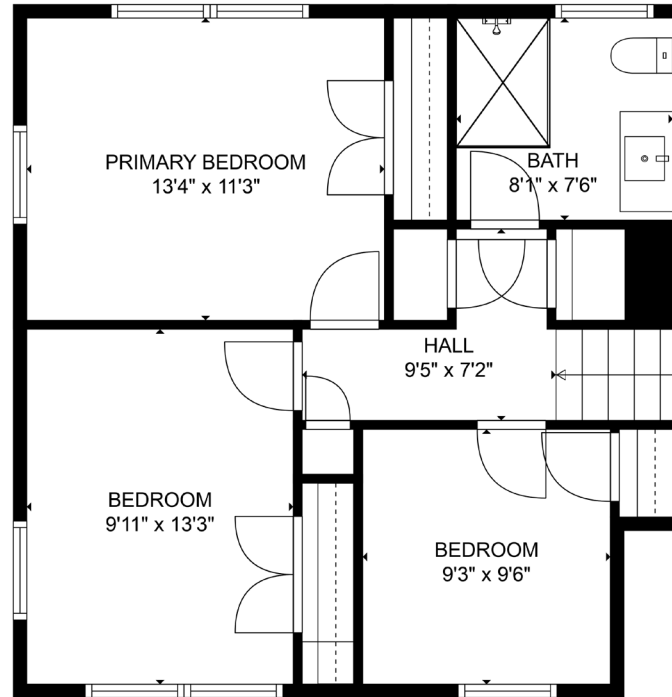

1 Fort Hill Avenue ~ Gloucester, MA 01930

Main Level

Renderings, site plans, and floor plans are the artist's conception. Details and dimensions may differ from actual plans. Information deemed reliable, but not guaranteed. This is not intended to solicit another broker's listing.

1 Fort Hill Avenue ~ Gloucester, MA 01930

Upper Level

Renderings, site plans, and floor plans are the artist's conception. Details and dimensions may differ from actual plans. Information deemed reliable, but not guaranteed. This is not intended to solicit another broker's listing.