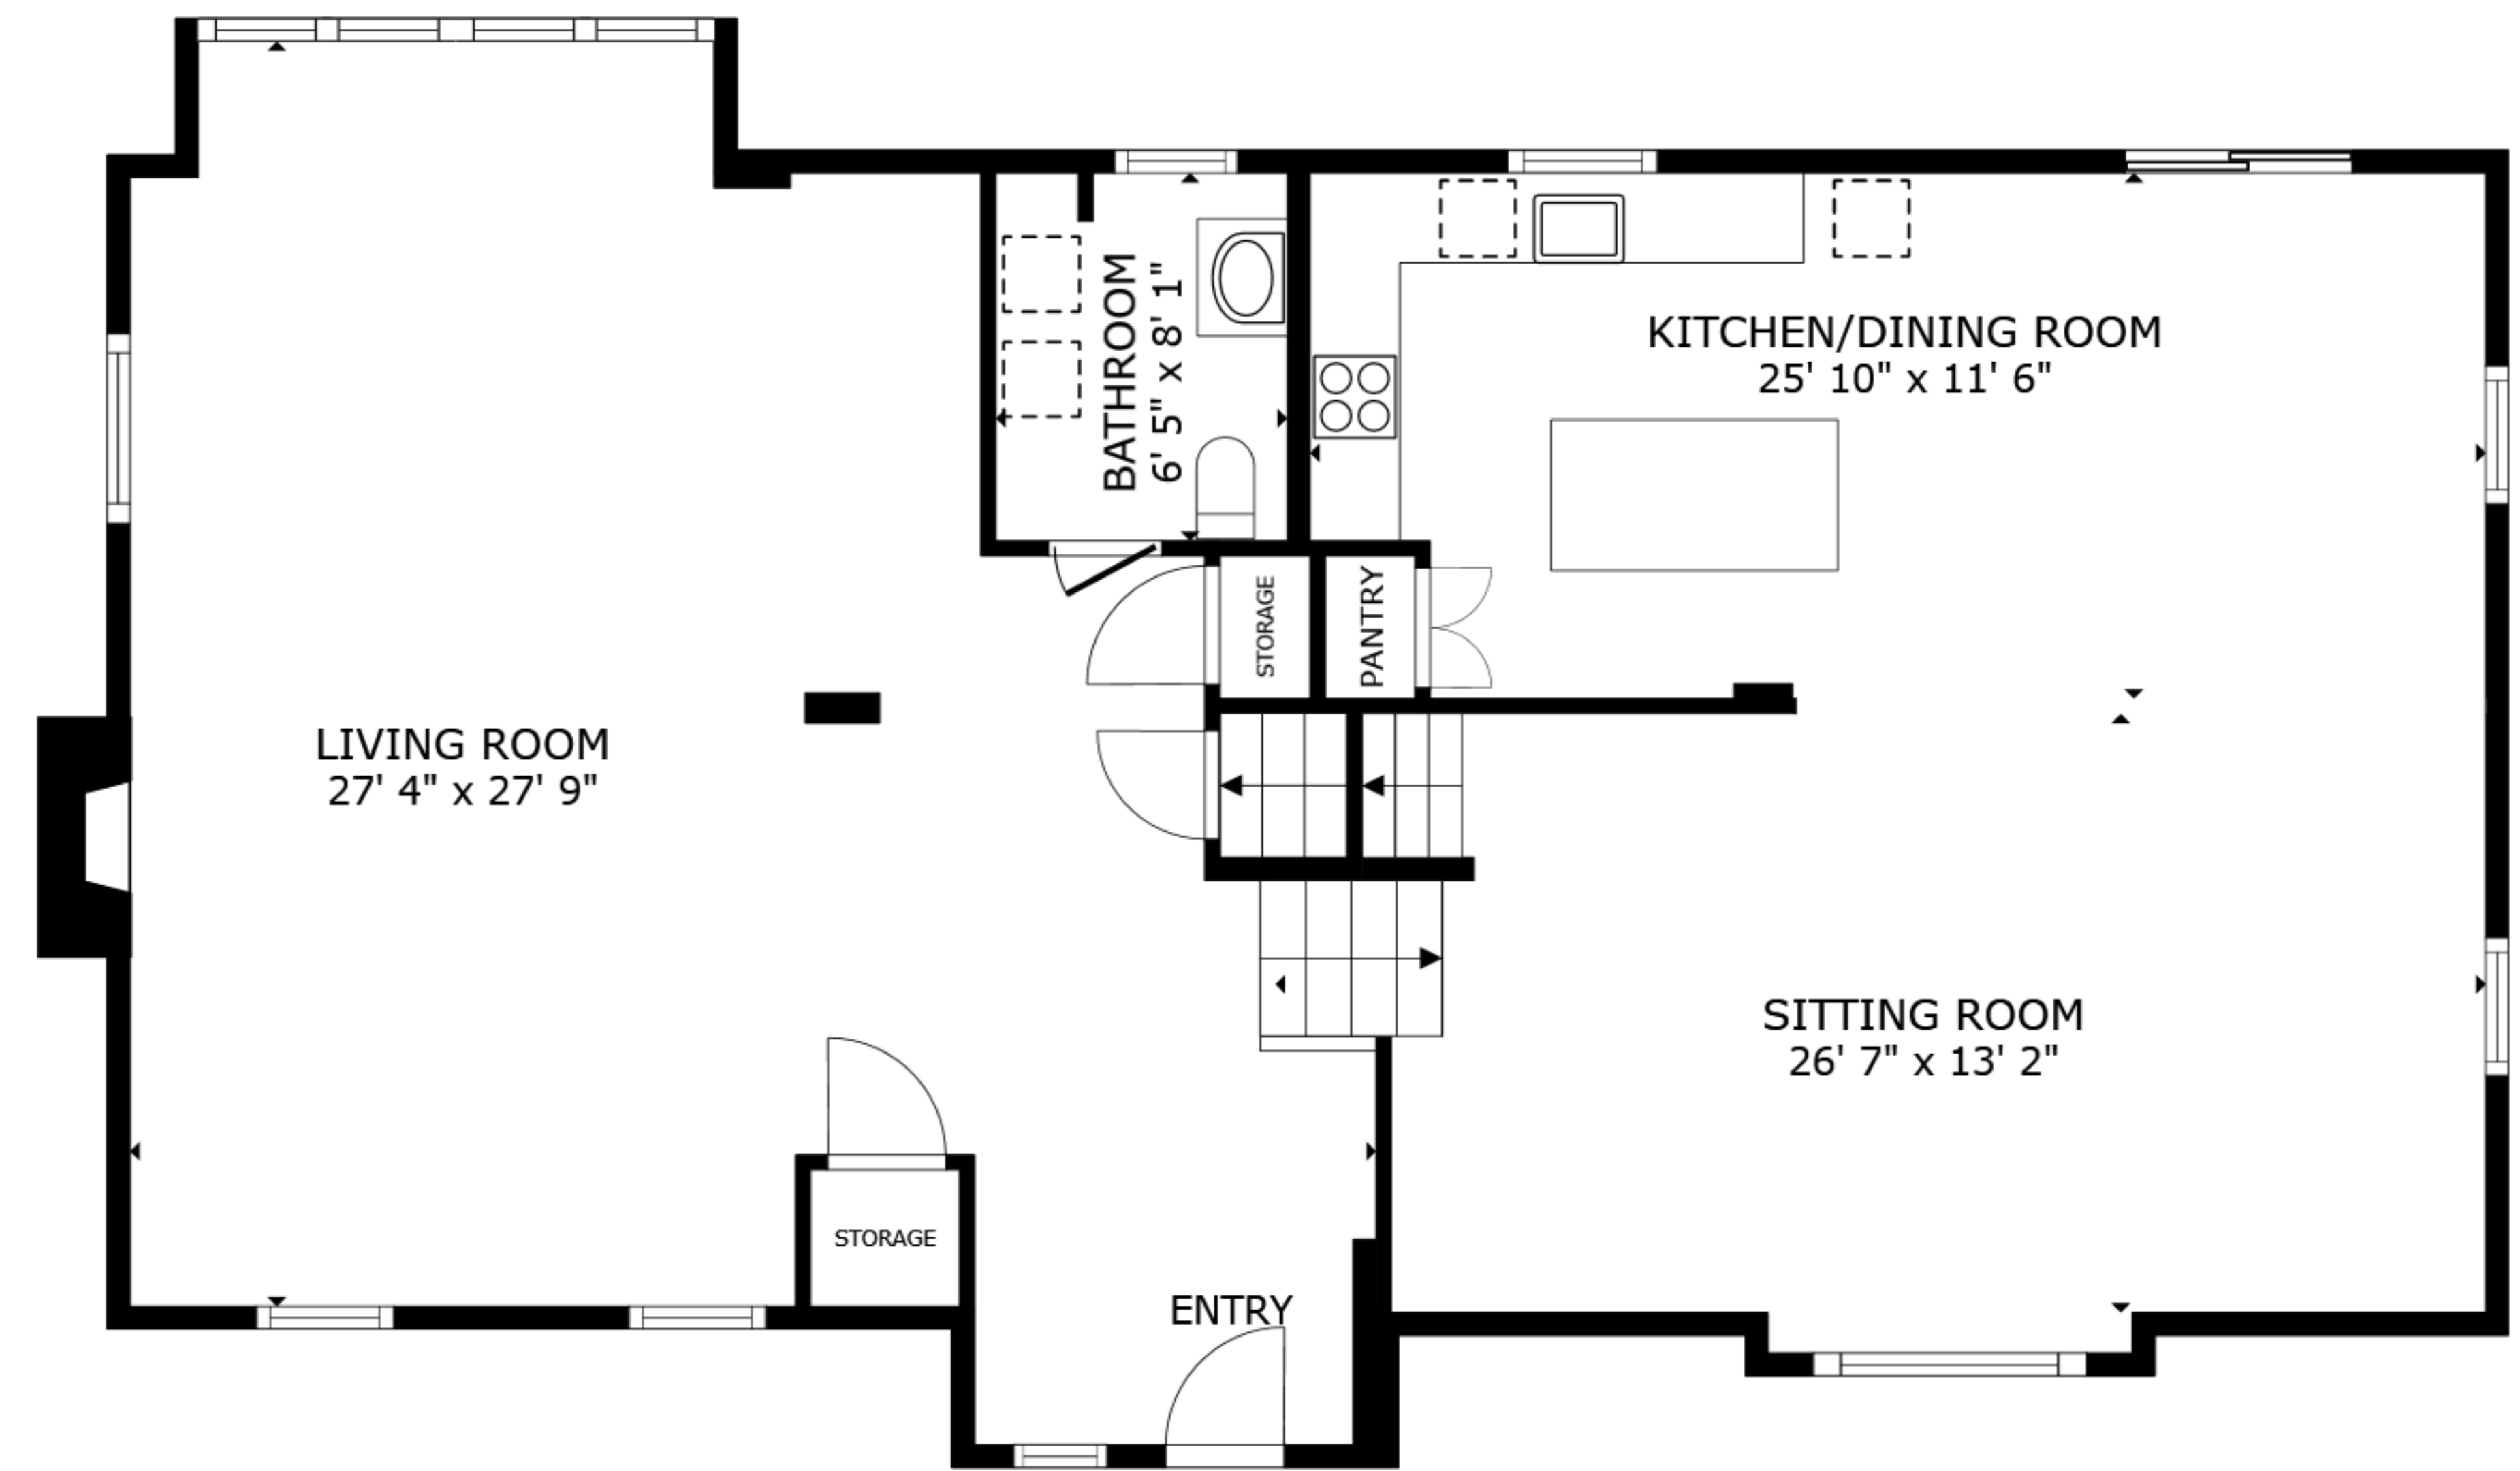

FLOOR 1

FLOOR 2

FLOOR 3

FLOOR 4

GROSS INTERNAL AREA  
 FLOOR 1 663 sq.ft. FLOOR 2 1,356 sq.ft. FLOOR 3 1,140 sq.ft. FLOOR 4 226 sq.ft.  
 EXCLUDED AREAS : GARAGE 566 sq.ft. STORAGE 37 sq.ft. REDUCED HEADROOM 95 sq.ft.  
 TOTAL : 3,384 sq.ft.

SIZES AND DIMENSIONS ARE APPROXIMATE, ACTUAL MAY VARY.