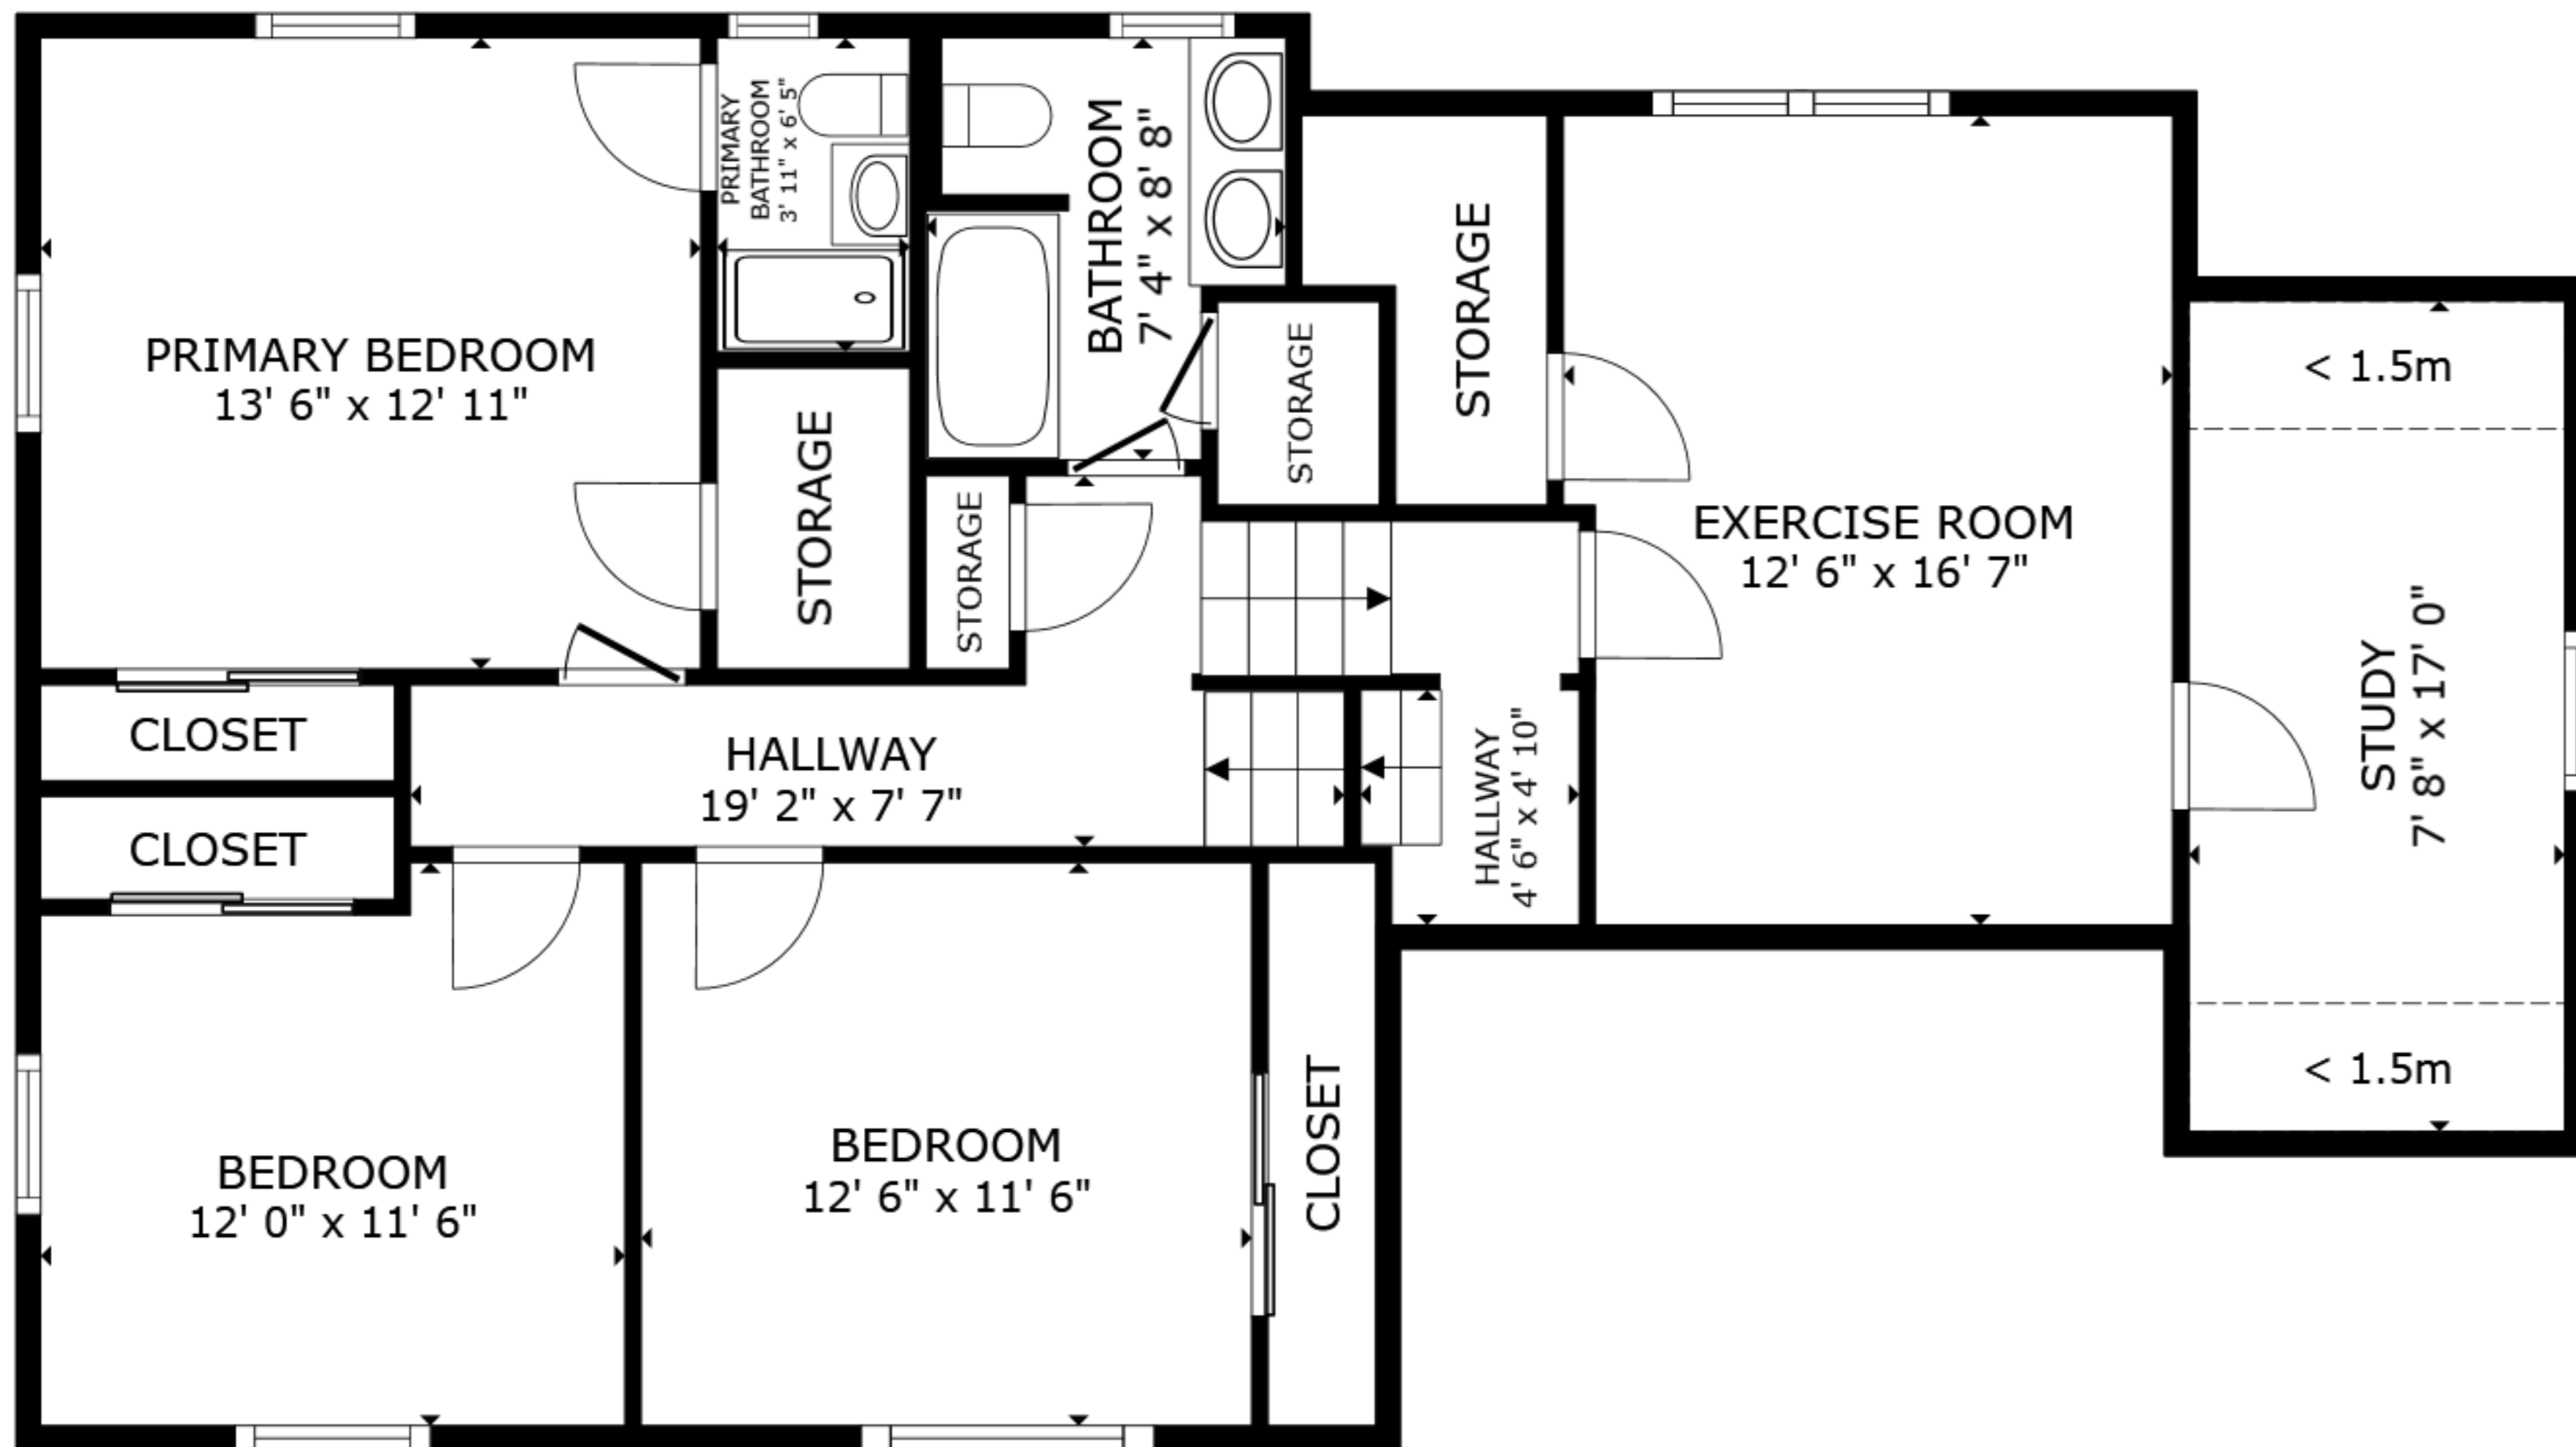

FLOOR 1

FLOOR 2

FLOOR 3

FLOOR 4

GROSS INTERNAL AREA  
 FLOOR 1 663 sq.ft. FLOOR 2 1,356 sq.ft. FLOOR 3 1,140 sq.ft. FLOOR 4 226 sq.ft.  
 EXCLUDED AREAS : GARAGE 566 sq.ft. STORAGE 37 sq.ft. REDUCED HEADROOM 95 sq.ft.  
 TOTAL : 3,384 sq.ft.

SIZES AND DIMENSIONS ARE APPROXIMATE, ACTUAL MAY VARY.