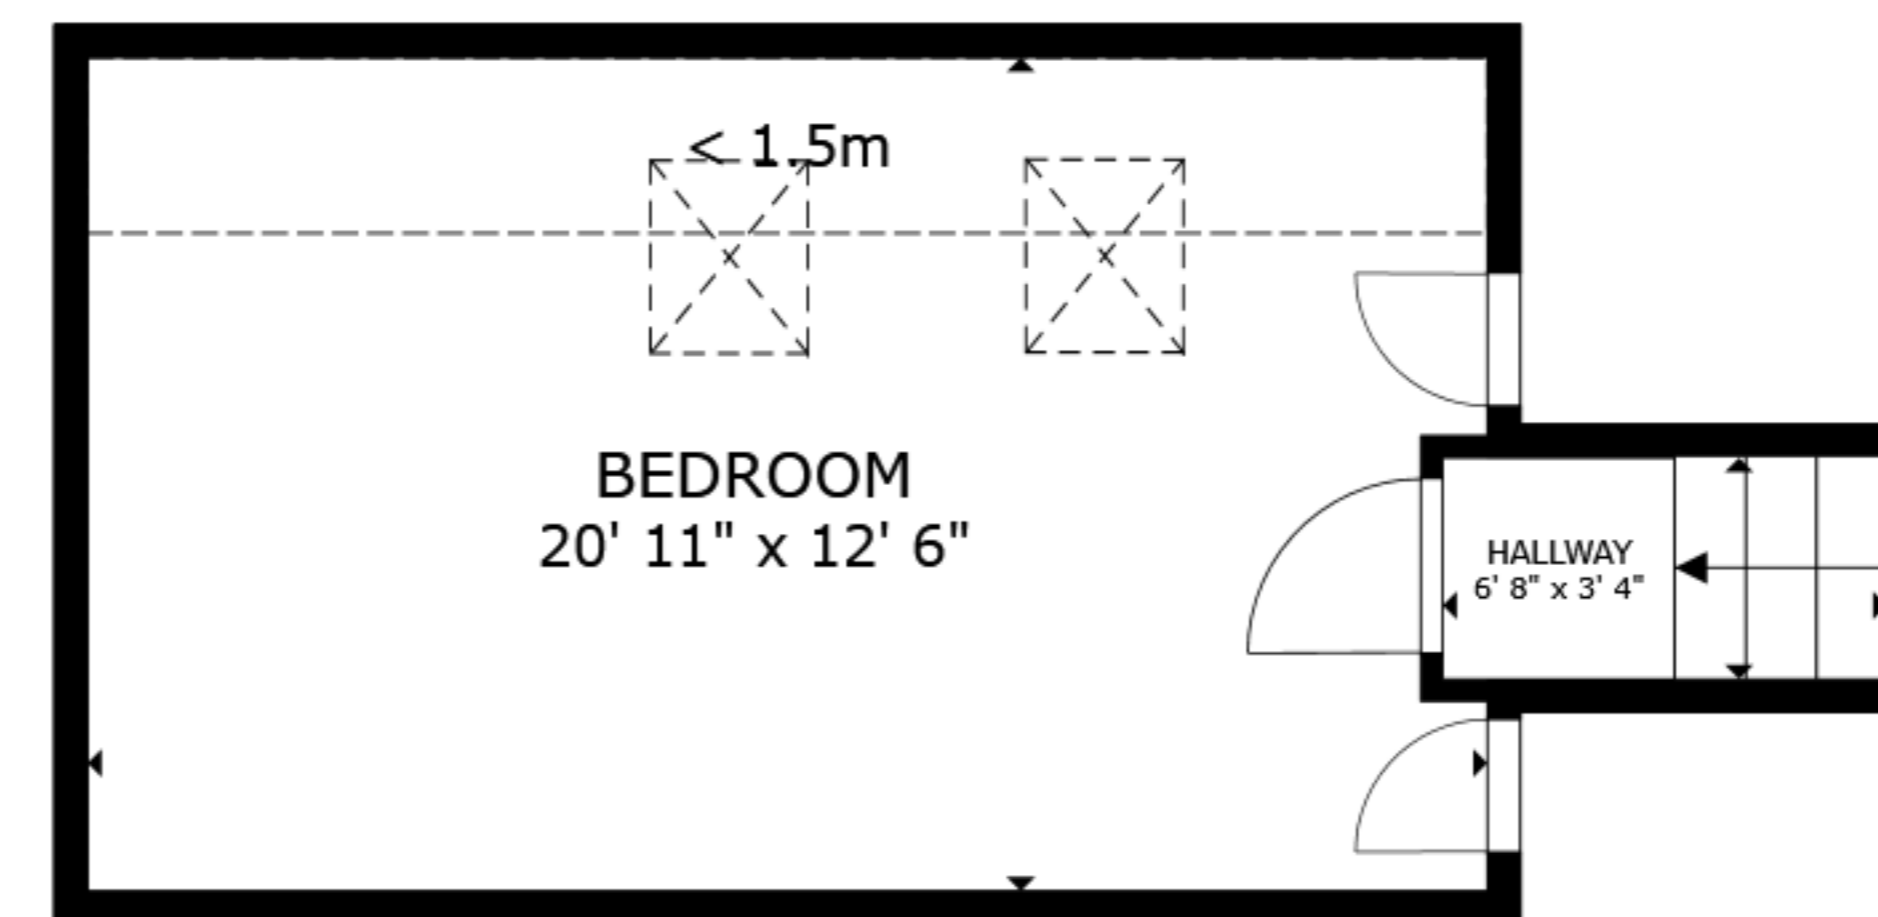

FLOOR 1

FLOOR 2

FLOOR 3

FLOOR 4

GROSS INTERNAL AREA  
 FLOOR 1 663 sq.ft. FLOOR 2 1,356 sq.ft. FLOOR 3 1,140 sq.ft. FLOOR 4 226 sq.ft.  
 EXCLUDED AREAS : GARAGE 566 sq.ft. STORAGE 37 sq.ft. REDUCED HEADROOM 95 sq.ft.  
 TOTAL : 3,384 sq.ft.

SIZES AND DIMENSIONS ARE APPROXIMATE, ACTUAL MAY VARY.